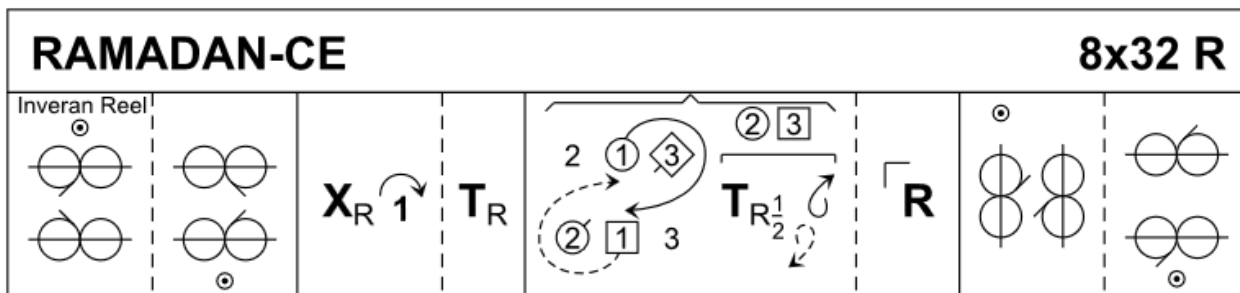

3C/4C longwise set.

John Bayly, 1976, Imperial 3.16

3C/4C longwise set.

John Drewry, 1980, RSCDS Leaflet 15

4C/4C longwise set.

John Drewry, 2000, Turkish Set

3C/4C longwise set.

THE WHITE HEATHER JIG			4x40 J