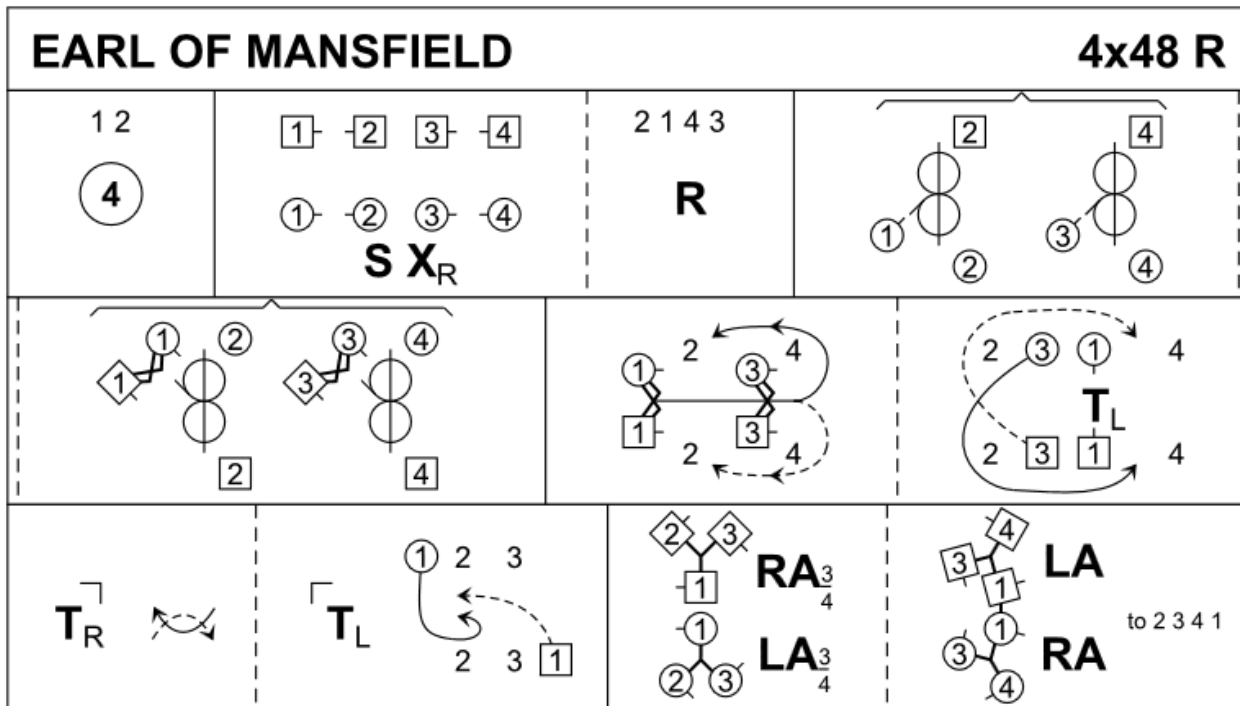

John Drewry, 1980, RSCDS Leaflet 15

4C/4C longwise set.