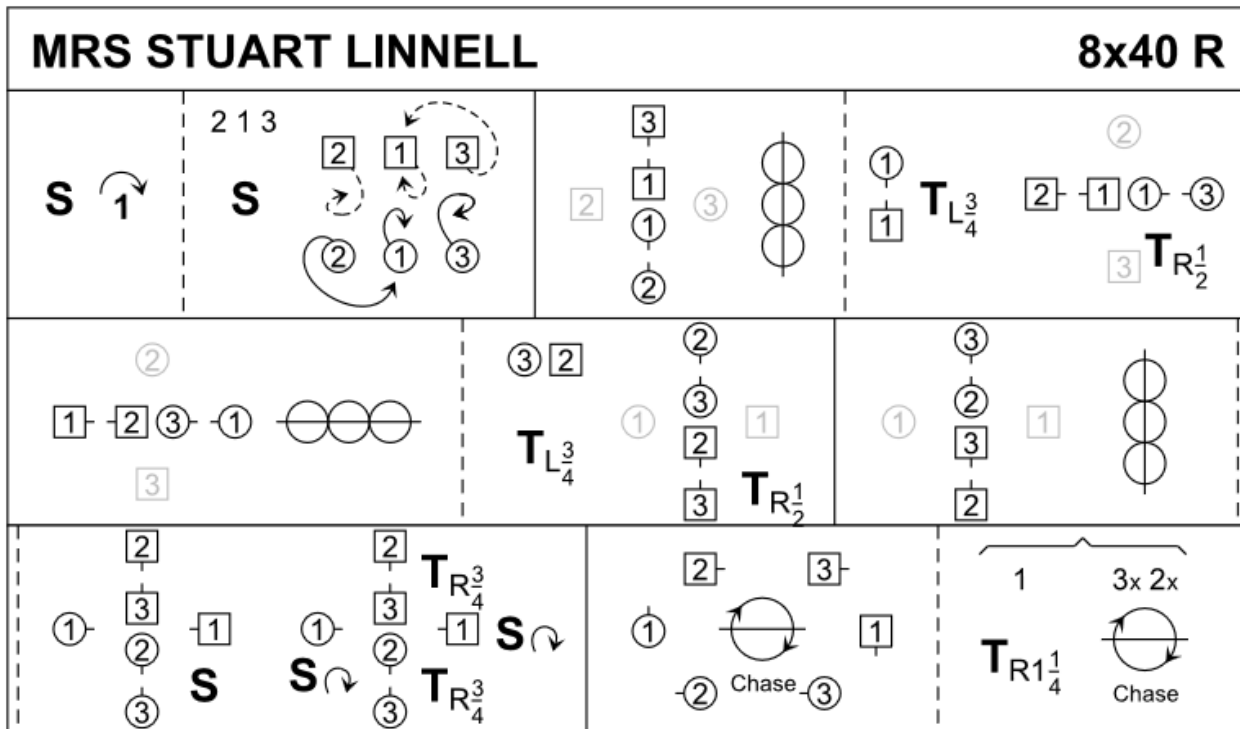

John Bayly, 1976, Imperial 3.16

3C/4C longwise set.